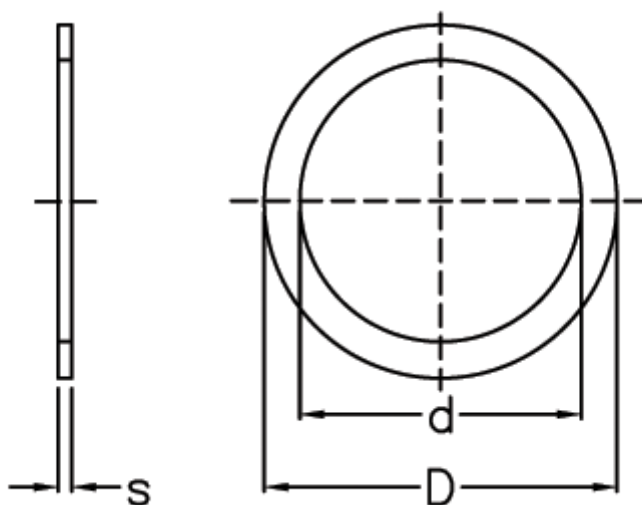

Article number: 0130709

Description: Support washer
60x75x3 DIN 988

Measures

d	= 60
D	= 75
Description	= 60x75x3,0
s	= 3.0
tol	= -0.06
Weight kg/1000	= 37.500